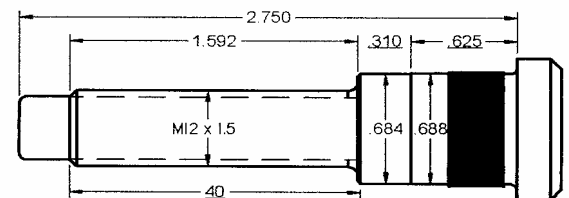

ROMAC

PERFORMANCE PRODUCTS

7018 WHEEL STUD LISTING

7018RO/35

7018M/63.5

7018RO/40

7018M/76.2

7018RO/55

7018M/40

7018RO/62.5

7018/55

Ford 9" F/Axle 7018UR/75

7018/40

7018/100

7018M12/63