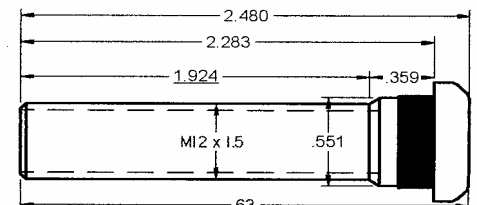

ROMAC

PERFORMANCE PRODUCTS

7018 WHEEL STUD LISTING

7018RO/35

7018M/63.5

7018RO/40

7018M/76.2

7018RO/55

7018M/40

7018RO/62.5

7018/55

Ford 9" F/Axle 7018UR/75

7018/40

7018/100

7018M12/63