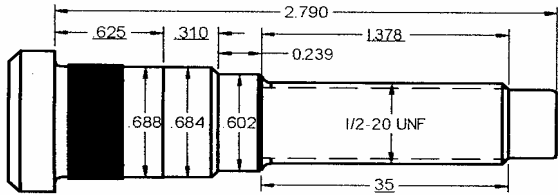

ROMAC

PERFORMANCE PRODUCTS

7018 WHEEL STUD LISTING

7018RO/35

7018M/63.5

7018RO/40

7018M/76.2

7018RO/55