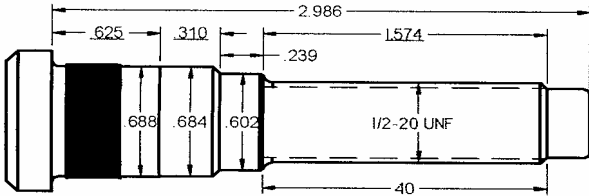

ROMAC

PERFORMANCE PRODUCTS

7018 WHEEL STUD LISTING

7018RO/35

7018M/63.5

7018RO/40

7018M/76.2

7018RO/55