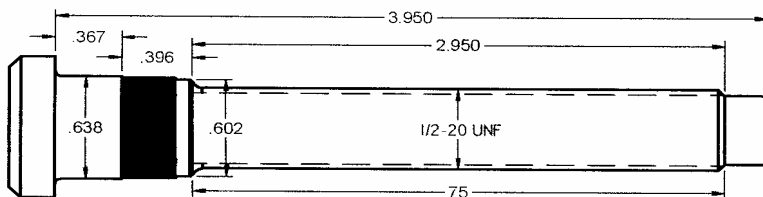

Ford 9" F/Axle 7018UR/75